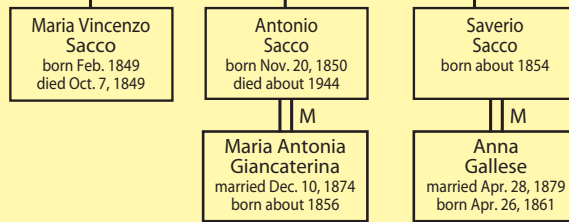

Luciano Sacco is the earliest known ancestor to Rosaria Lucia Sacco who, some 5 generations later, married Antonio Della Pietra

"Mini" Family Tree

Brought to you by dellapietra.com

CHILDREN

Early Sacco Family Tree

1724 - 1891

From Penne to Lanciano

GRANDCHILDREN

GREAT GRANDCHILDREN

GREAT GREAT GRANDCHILDREN

GREAT GREAT GREAT GRANDCHILDREN

Rosaria and Antonio's lineage can be viewed on the "Early Della Pietra tree"

Giuseppa and Giuseppe's lineage can be viewed on the "Giuseppa - Giuseppe" Family Tree